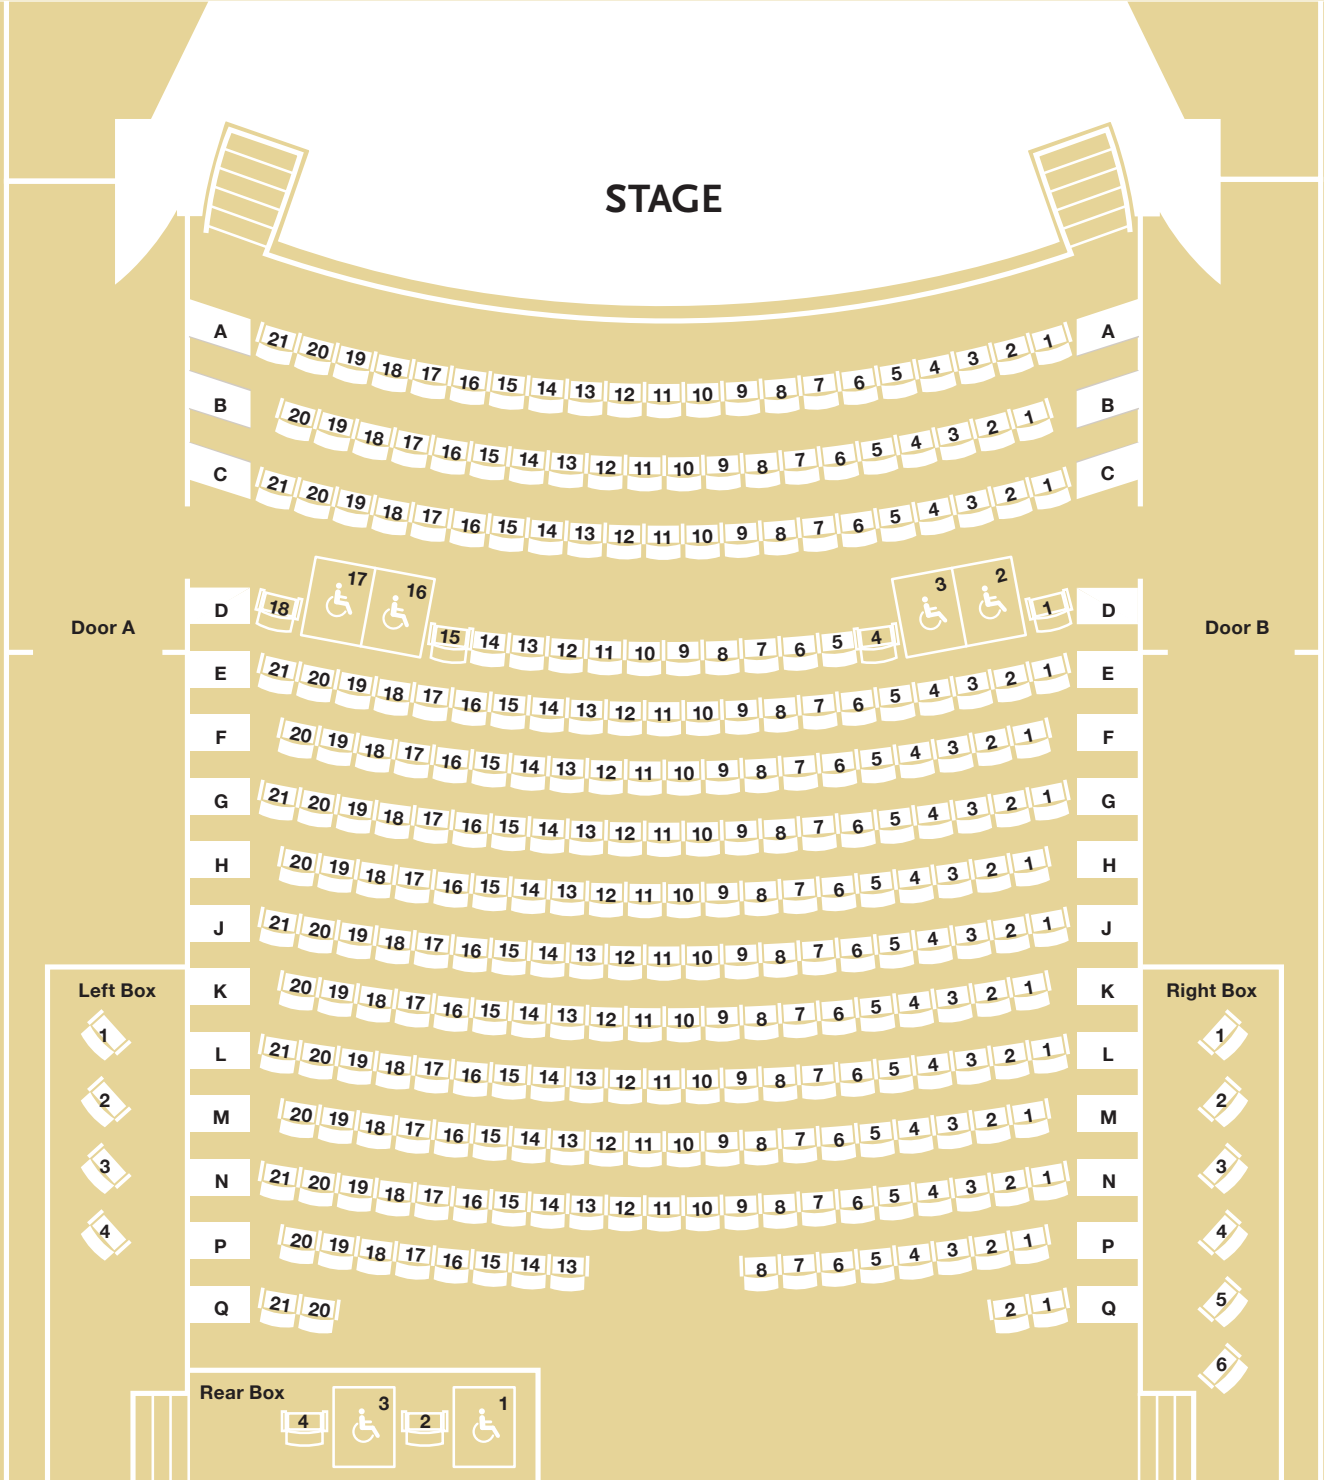

MIM MUSIC THEATER SEATING CHART

Seats 1, 4, 15, and 18 in Row D and seats 2 and 4 in the Rear Box are companion seats to the wheelchair accessible seats they are adjacent to. Please leave these companion seats available if their adjacent wheelchair accessible seat is also available. Thank you.