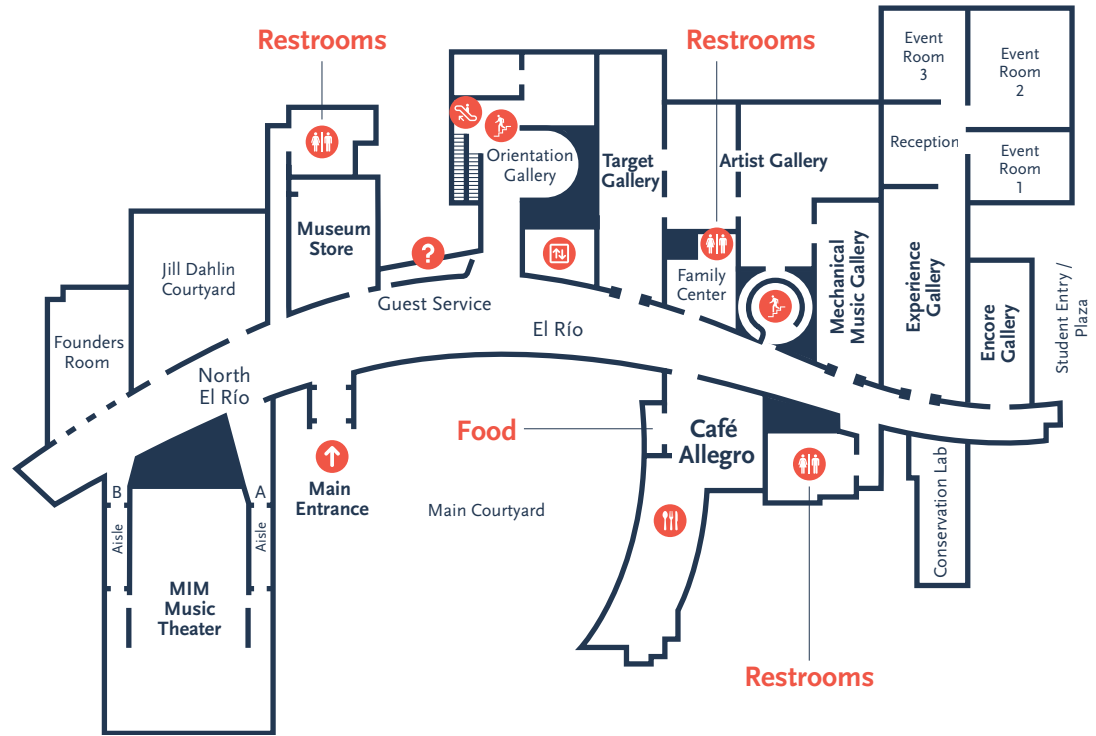

GROUND LEVEL

ARTIST GALLERY

Instruments, concert footage, performance outfits, and other special items linked to world-renowned musicians and music innovators.

EXPERIENCE GALLERY

A hands-on opportunity for guests to play many of the instruments on display throughout the museum.

MECHANICAL MUSIC GALLERY

Instruments designed to play on their own including the 25-foot-wide "Apollonia" Orchestrion.

TARGET GALLERY

Host to MIM's special and traveling exhibitions.

CONSERVATION LAB

See instruments being restored and preserved.

.....

UPPER LEVEL

GEOGRAPHIC GALLERIES

Instruments organized by regions of the world, including audio and video recordings of the instruments being played in their cultural context.

SPECIAL DISPLAYS

Highlighting iconic American manufacturers including Steinway & Sons, C. F. Martin & Co., and D'Addario & Co.

GROUND LEVEL

UPPER LEVEL

LEGEND

- ☺ Café Allegro
- ↑ Main Entrance
- 🚪 Elevators
- ♿ Restrooms
- 🚶 Escalator
- 🚶 Stairs
- ? Guest Service