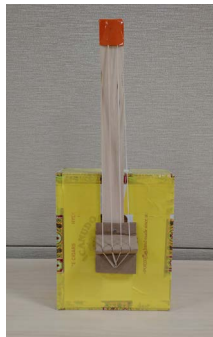

MAKE**Materials**

- Cigar box
- 2 Rubber bands
- Paint stick
- Duct tape
- Cardboard 2x3.5
- 2 Nails
- Hammer

Instructions

1. Use tape to decorate the cigar box before starting.
2. Fold cardboard to create a teepee leaving a ½ inch flat surface on each side.
3. Cut 4 evenly spaced small slits in the teepee to create the bridge.
4. Place paint stick in the center of the cigar box with the bridge resting on top.
5. Carefully nail the bridge to the paint stick and cigar box at each flat surface of the bridge.
6. Loop one rubber band from the nail on the bottom side of the bridge to the top of the paint stick – securing the band by squeezing it in 2 of the slits in the bridge.
7. Repeat with second rubber band.
8. Use tape at the top of the paint stick to hold rubber bands in place.
9. Play your new cigar-box guitar!

SEE

Visit MIM's USA/Canada Gallery and see the cigar box guitar in the Blues display.

LISTEN

Check out James "[Super Chikan](#)" Johnson playing a son-string "broomstick" cigar box guitar.

Listen to Justin Johnson's original song "[Rooster Blues](#)" for three-string cigar box guitar.